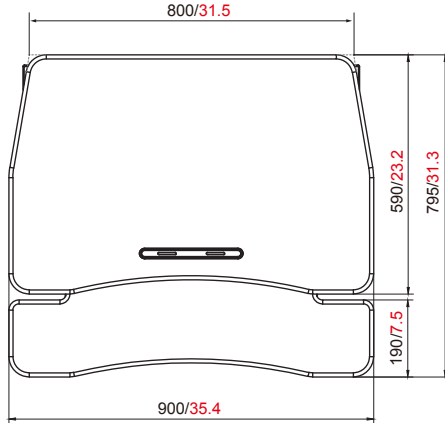

# OFFICE EQUIPMENT

35.43" x 23.23" HEIGHT-ADJUSTABLE STANDING DESKTOP DESK

## TECHNICAL SPECIFICATIONS

<b>ITEM NUMBER</b>	44560
<b>DESKTOP AND KEYBOARD CONSTRUCTION</b>	MDF board; Frame: Steel
<b>DESKTOP LOAD CAPACITY</b>	0 - 33 lbs. / 0 - 15 kg.
<b>KEYBOARD TRAY LOAD CAPACITY</b>	4.4 lbs. / 2 kg.
<b>DESKTOP SIZE</b>	35.43" x 23.23" / 900 x 590 mm
<b>KEYBOARD TRAY SIZE</b>	35.43" x 7.5" / 900 x 190 mm
<b>HEIGHT-ADJUSTABLE RANGE</b>	5.7" - 19.7" / 145 - 500 mm
<b>OVER-ALL DIMENSIONS (DWH)</b>	31.3" x 35.4" x 5.7" (Min. Height) / 19.7" (Max. Height) 795 x 900 x 145 mm (Min. Height) / 500 mm (Max. Height)
<b>GROSS DIMENSIONS</b>	40.35" x 28.34" x 9.25" / 1025 x 720 x 235 mm
<b>NET WEIGHT</b>	50 lbs. / 22.64 kg.
<b>GROSS WEIGHT</b>	58.2 lbs. / 26.4 kg.

## TECHNICAL DRAWING AND DIMENSIONS

## TECHNICAL SPECIFICATIONS

ITEM NUMBER	44561	
DESKTOP AND KEYBOARD CONSTRUCTION	MDF board; Frame: Steel	
DESKTOP LOAD CAPACITY	0 - 33 lbs. / 0 - 15 kg.	
KEYBOARD TRAY LOAD CAPACITY	4.4 lbs. / 2 kg.	
DESKTOP SIZE	43.3" x 23.6" / 1100 x 600 mm	
KEYBOARD TRAY SIZE	28.74" x 7.5" / 730 x 190 mm	
HEIGHT-ADJUSTABLE RANGE	5.7" - 19.7" / 145 - 500 mm	
OVER-ALL DIMENSIONS (DWH)	36.2" x 43.3" x 5.7" (Min. Height) / 19.7" (Max. Height) 919.48 x 1100 x 145 mm (Min. Height) / 500 mm (Max. Height)	
GROSS DIMENSIONS	46.18" x 26.37" x 9.44" / 1173 x 670 x 240 mm	
NET WEIGHT	41.88 lbs. / 19 kg.	
GROSS WEIGHT	49.38 lbs. / 24.4 kg.	