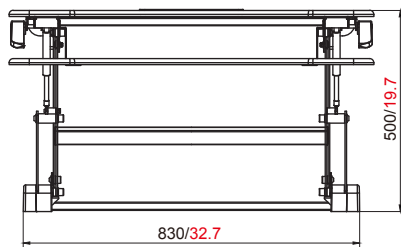

# OFFICE EQUIPMENT

35.43" x 23.23" HEIGHT-ADJUSTABLE STANDING DESKTOP DESK

## TECHNICAL SPECIFICATIONS

<b>ITEM NUMBER</b>	44560
<b>DESKTOP AND KEYBOARD CONSTRUCTION</b>	MDF board; Frame: Steel
<b>DESKTOP LOAD CAPACITY</b>	0 - 33 lbs. / 0 - 15 kg.
<b>KEYBOARD TRAY LOAD CAPACITY</b>	4.4 lbs. / 2 kg.
<b>DESKTOP SIZE</b>	35.43" x 23.23" / 900 x 590 mm
<b>KEYBOARD TRAY SIZE</b>	35.43" x 7.5" / 900 x 190 mm
<b>HEIGHT-ADJUSTABLE RANGE</b>	5.7" - 19.7" / 145 - 500 mm
<b>OVER-ALL DIMENSIONS (DWH)</b>	31.3" x 35.4" x 5.7" (Min. Height) / 19.7" (Max. Height) 795 x 900 x 145 mm (Min. Height) / 500 mm (Max. Height)
<b>GROSS DIMENSIONS</b>	40.35" x 28.34" x 9.25" / 1025 x 720 x 235 mm
<b>NET WEIGHT</b>	50 lbs. / 22.64 kg.
<b>GROSS WEIGHT</b>	58.2 lbs. / 26.4 kg.

## TECHNICAL DRAWING AND DIMENSIONS

## TECHNICAL SPECIFICATIONS

ITEM NUMBER	44561	
DESKTOP AND KEYBOARD CONSTRUCTION	MDF board; Frame: Steel	
DESKTOP LOAD CAPACITY	0 - 33 lbs. / 0 - 15 kg.	
KEYBOARD TRAY LOAD CAPACITY	4.4 lbs. / 2 kg.	
DESKTOP SIZE	43.3" x 23.6" / 1100 x 600 mm	
KEYBOARD TRAY SIZE	28.74" x 7.5" / 730 x 190 mm	
HEIGHT-ADJUSTABLE RANGE	5.7" - 19.7" / 145 - 500 mm	
OVER-ALL DIMENSIONS (DWH)	36.2" x 43.3" x 5.7" (Min. Height) / 19.7" (Max. Height) 919.48 x 1100 x 145 mm (Min. Height) / 500 mm (Max. Height)	
GROSS DIMENSIONS	46.18" x 26.37" x 9.44" / 1173 x 670 x 240 mm	
NET WEIGHT	41.88 lbs. / 19 kg.	
GROSS WEIGHT	49.38 lbs. / 24.4 kg.	