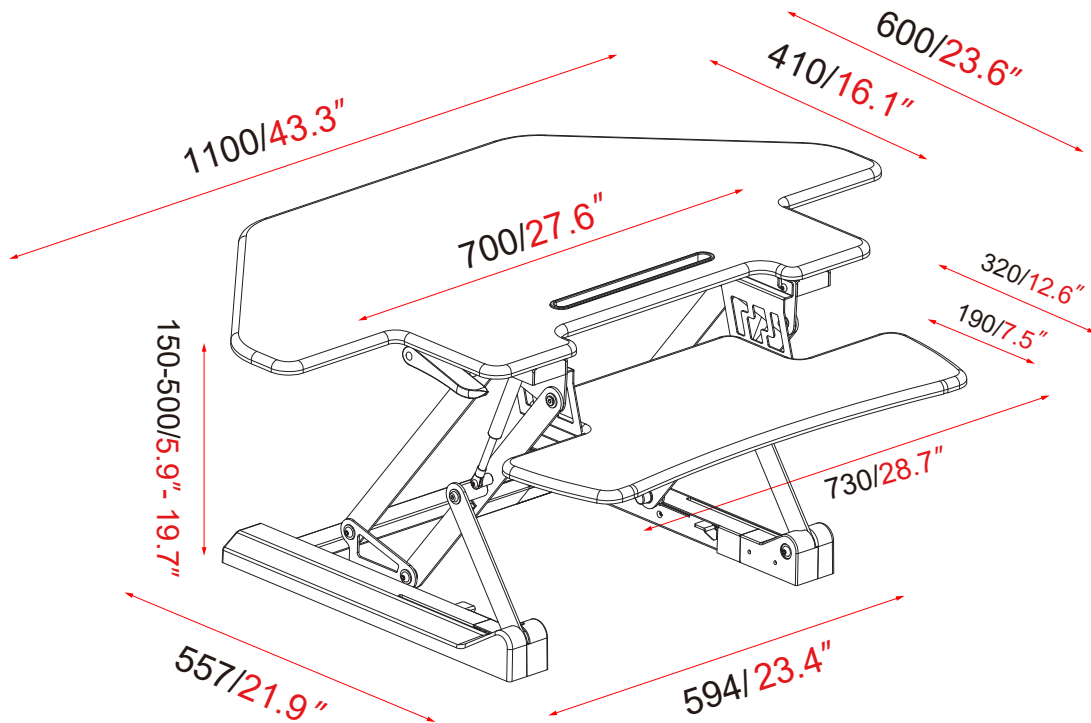

# OFFICE EQUIPMENT

35.43" x 23.23" HEIGHT-ADJUSTABLE STANDING DESKTOP DESK

# OFFICE EQUIPMENT

43.3" x 23.6" HEIGHT-ADJUSTABLE STANDING DESKTOP DESK

## TECHNICAL SPECIFICATIONS

ITEM NUMBER	44561	
DESKTOP AND KEYBOARD CONSTRUCTION	MDF board; Frame: Steel	
DESKTOP LOAD CAPACITY	0 - 33 lbs. / 0 - 15 kg.	
KEYBOARD TRAY LOAD CAPACITY	4.4 lbs. / 2 kg.	
DESKTOP SIZE	43.3" x 23.6" / 1100 x 600 mm	
KEYBOARD TRAY SIZE	28.74" x 7.5" / 730 x 190 mm	
HEIGHT-ADJUSTABLE RANGE	5.7" - 19.7" / 145 - 500 mm	
OVER-ALL DIMENSIONS (DWH)	36.2" x 43.3" x 5.7" (Min. Height) / 19.7" (Max. Height) 919.48 x 1100 x 145 mm (Min. Height) / 500 mm (Max. Height)	
GROSS DIMENSIONS	46.18" x 26.37" x 9.44" / 1173 x 670 x 240 mm	
NET WEIGHT	41.88 lbs. / 19 kg.	
GROSS WEIGHT	49.38 lbs. / 24.4 kg.	

### TECHNICAL DRAWING AND DIMENSIONS