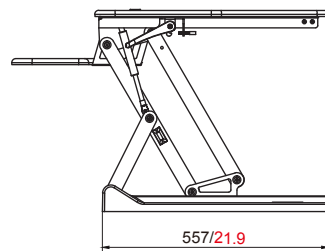

# OFFICE EQUIPMENT

35.43" x 23.23" HEIGHT-ADJUSTABLE STANDING DESKTOP DESK

## TECHNICAL SPECIFICATIONS

<b>ITEM NUMBER</b>	44560
<b>DESKTOP AND KEYBOARD CONSTRUCTION</b>	MDF board; Frame: Steel
<b>DESKTOP LOAD CAPACITY</b>	0 - 33 lbs. / 0 - 15 kg.
<b>KEYBOARD TRAY LOAD CAPACITY</b>	4.4 lbs. / 2 kg.
<b>DESKTOP SIZE</b>	35.43" x 23.23" / 900 x 590 mm
<b>KEYBOARD TRAY SIZE</b>	35.43" x 7.5" / 900 x 190 mm
<b>HEIGHT-ADJUSTABLE RANGE</b>	5.7" - 19.7" / 145 - 500 mm
<b>OVER-ALL DIMENSIONS (DWH)</b>	31.3" x 35.4" x 5.7" (Min. Height) / 19.7" (Max. Height) 795 x 900 x 145 mm (Min. Height) / 500 mm (Max. Height)
<b>GROSS DIMENSIONS</b>	40.35" x 28.34" x 9.25" / 1025 x 720 x 235 mm
<b>NET WEIGHT</b>	50 lbs. / 22.64 kg.
<b>GROSS WEIGHT</b>	58.2 lbs. / 26.4 kg.

## TECHNICAL DRAWING AND DIMENSIONS

## TECHNICAL SPECIFICATIONS

ITEM NUMBER	44561	
DESKTOP AND KEYBOARD CONSTRUCTION	MDF board; Frame: Steel	
DESKTOP LOAD CAPACITY	0 - 33 lbs. / 0 - 15 kg.	
KEYBOARD TRAY LOAD CAPACITY	4.4 lbs. / 2 kg.	
DESKTOP SIZE	43.3" x 23.6" / 1100 x 600 mm	
KEYBOARD TRAY SIZE	28.74" x 7.5" / 730 x 190 mm	
HEIGHT-ADJUSTABLE RANGE	5.7" - 19.7" / 145 - 500 mm	
OVER-ALL DIMENSIONS (DWH)	36.2" x 43.3" x 5.7" (Min. Height) / 19.7" (Max. Height) 919.48 x 1100 x 145 mm (Min. Height) / 500 mm (Max. Height)	
GROSS DIMENSIONS	46.18" x 26.37" x 9.44" / 1173 x 670 x 240 mm	
NET WEIGHT	41.88 lbs. / 19 kg.	
GROSS WEIGHT	49.38 lbs. / 24.4 kg.	