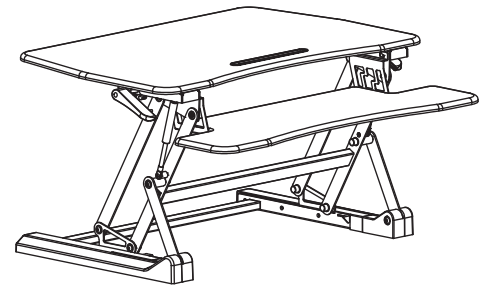

TECHNICAL DRAWING AND DIMENSIONS

OMCAN INC.

Telephone: 1-800-465-0234

Fax: (905) 607-0234

Email: sales@omcan.com

Website: www.omcan.com

Follow us to keep up to date with the latest news and offers

2019.E.O.E